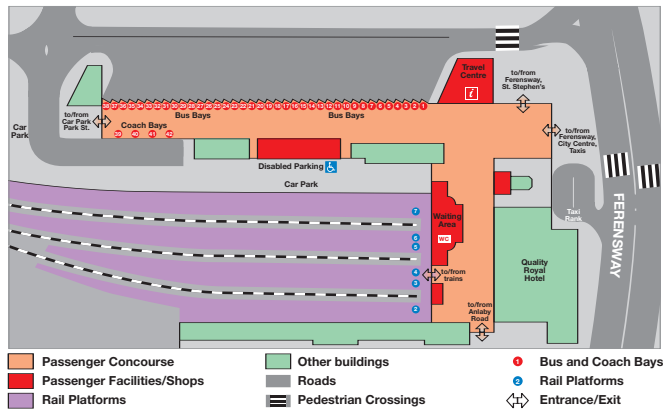

The Interchange will have bright new waiting areas, cafes, shops, toilets, a travel centre and up-to-date service information. Bus services will depart from and arrive at glazed bus stands so that you will be able to get on and off away from the wind, the rain and bus traffic.

The new Paragon Interchange will be one of the best bus and rail facilities in the country.

**St Stephen's, Hull's exciting new retail and leisure scheme is just next door to the state-of-the-art Paragon Interchange.**

## Where to find your bus in the Interchange.

Service	Towards	Bay Number	Service	Towards	Bay Number
1	Boothferry Estate	2	55C	Holderness Road	23
1A	Sibellus Road	1	56, 57	Asda (Bilton)	26
1C	Kingswood	19	60, 61	Cottingham	8
2	Boothferry Estate	4	62	Setting Dyke	8
9	St. Andrew's Quay	1	63	Castle Hill Hospital	14
13	Orchard Park	11	64	Willerby	8
13A	Tesco (Hall Road)	11	66	Hessle	5
13C	Kingswood	11	70	P&O Ferry Terminal (Ferrybus)	39
14	Orchard Park	16	70W	P&O Ferry Terminal	39
15	Kingswood	12	71	Easington	36
20	Wawne	18	75, 76, 77	Withernsea	36
23	Gipsyville	3	78, 79, 80	Hedon	35
24	Greatfield	34	90	Victoria Dock	35
28	Bransholme	17	93M	Mecca Bingo	11
30	North Bransholme	21	97M	North Bransholme	17
32	Bransholme	22	102, 105	Cottingham	19
33	Wymersley Road	10	115	Castle Hill Hospital	13
34	Willerby	10	121	Scarborough	18
35	Wymersley Road	6	151	Willerby	7
37	Stoneferry Road	23	152	Anlaby	7
38	Bransholme	23	153	Ferriby	7
40	Greatfield	29	154	Cottingham	7
41	Greatfield	30	155	Gilberdyke	6
42	Greatfield	31	173, 175	Withernsea	36
43, 43C	Greatfield	32	220	Hornsea	27
44, 45, 47	Willerby	10	221	Aldbrough	27
48	Maplewood Avenue	6	230, 240	Hornsea	27
49	Marfleet Lane	29	246	Hornsea	18
50	Marfleet	34	277	Hedon	27
51	Kingswood	24	350	Scunthorpe	3
53	Wilberforce College	23	M14	Thornton le Dale	3
54	Bilton Grange	28	X1	Grimsby	39
			X46, X47	York	18
			X62	Leeds	39
			National Express	Various	40 41 42